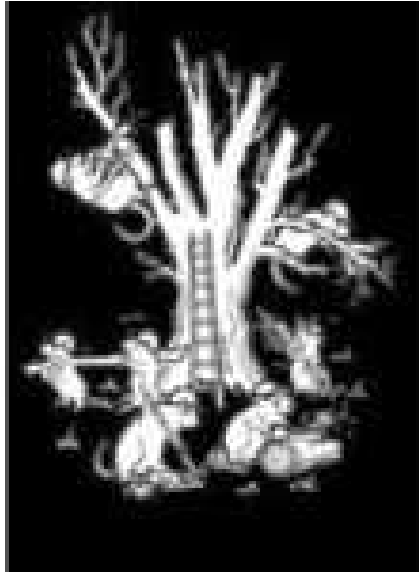

# mohonia bush (12 GBP)

Location **South East, Oxfordshire**  
<https://www.freeadsz.co.uk/x-573388-z>

A healthy mohonia bush flowers in Winter and stays green all year can grow very thick and large when in the ground, at present in a pot and about 4ft high. Would make good screening when in.