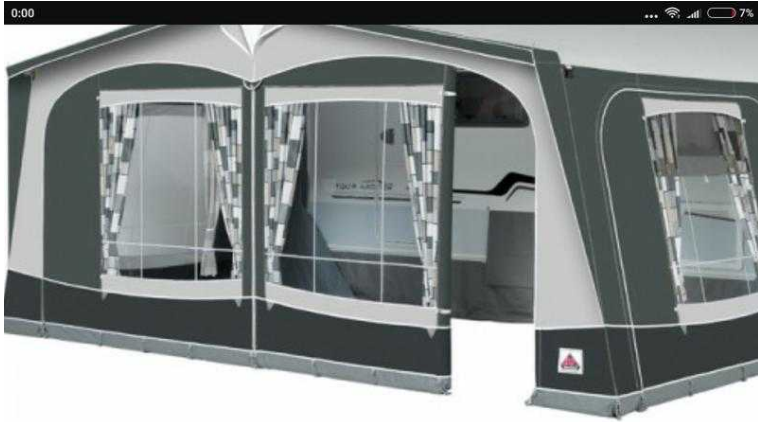

Dorema awning size 16 (550 GBP)

Location **Wales, South Glamorgan**
<https://www.freeadsz.co.uk/x-584576-z>

Dorema size 16 1042-1050 full awning brand new never used with curtains skirt and wheel cover steel poles pegs cost over £1100 few months ago welcome to view it's charcoal and black more pictures if