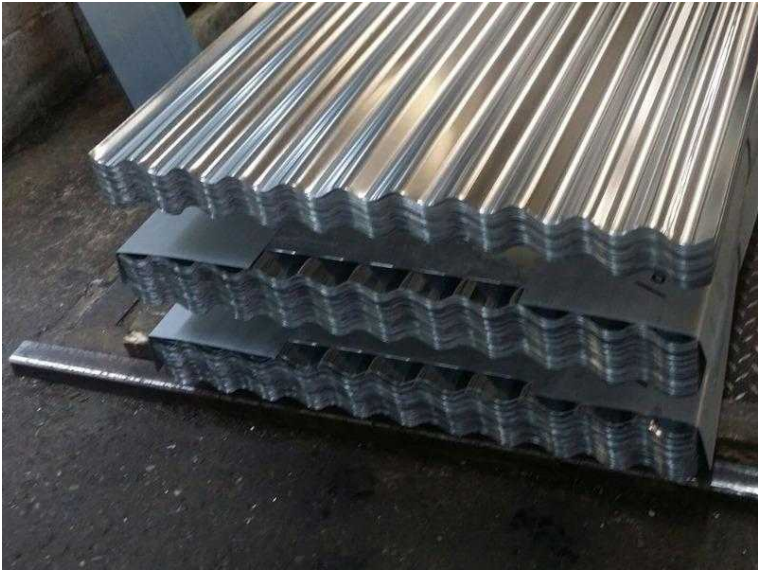

Corrugated sheets metal (14 GBP)

Location **East Midlands, Lincolnshire**
<https://www.freeadsz.co.uk/x-585411-z>

Roofing sheets corrugated ideal for stables sheds garages dog runs scaffolding etc different sizes available 8ft 10ft 12ft new must go need