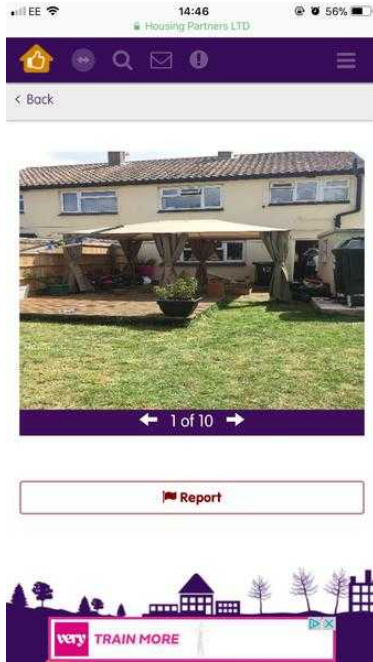

House Exchange from Bridgwater to Eastbourne (465 GBP)

Location **South West, Somerset**
<https://www.freeadsz.co.uk/x-585701-z>

I have a 3 bed semi detached house for a 3 bed house Eastbourne or any where East Sussex or Kent I have 2 good size bedrooms and 1boxroom brick shed with lights and electric part boarded loft with lights and electric open fire with chimney in lounge 1bathroom large kitchen/diner large back garden and big front garden that could be turned into a drive. Quiet village nr Bridgwater 5mins from Hinkley point lots of work 5mins from campsite with heated indoor outdoor pools gym sauna clubhouse boating lake 20mins from taunton minehead and Weston 5mins to nearest beach primary school 2mins away free bus provided for secondary schools great location lovely neighbours at the foot of the Quantock hills. 20 mins to Clark's village designer.