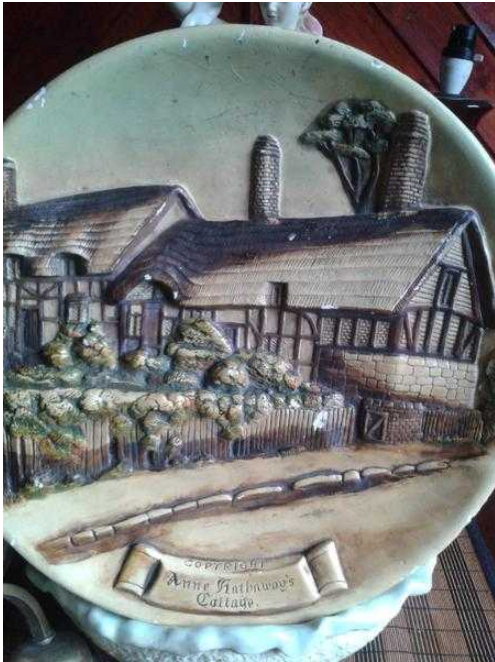

vintage chalk wall plaque (12 GBP)

Location **North, Lancashire**
<https://www.freeadsz.co.uk/x-585762-z>

very old chalk plaque of ann hatherways cottage as a few small chips cos of age and is

vintage chalk wall plaque

<https://www.freeadsz.co.uk/x-585762-z>

vintage chalk wall plaque

<https://www.freeadsz.co.uk/x-585762-z>

vintage chalk wall plaque

<https://www.freeadsz.co.uk/x-585762-z>

vintage chalk wall plaque

<https://www.freeadsz.co.uk/x-585762-z>