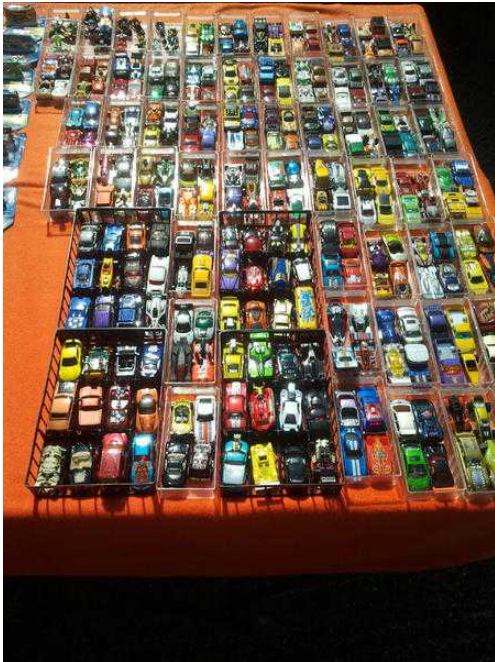

HOTWHEELS Cars mint condition and track sets (380 GBP)

Location **South East, West Sussex**
<https://www.freeadsz.co.uk/x-586660-z>

these are my sons cars and he was given as presents when smaller but he would open look and then put in the storage boxes so a majority are in MINT condition there are just over 300 cars most in the storage cases but some still in blister packs and unopened there are also some track sets i.e. serpent set a massive town layout with carwash garage etc no pics but good order lots of straight track folding drag race track and others cant remember exactly but all good condition make good starter collection or sell

HOTWHEELS Cars mint condition and track sets

<https://www.freeadsz.co.uk/x-586660-z>

HOTWHEELS Cars mint condition and track sets

<https://www.freeadsz.co.uk/x-586660-z>

HOTWHEELS Cars mint condition and track sets

<https://www.freeadsz.co.uk/x-586660-z>

HOTWHEELS Cars mint condition and track sets

<https://www.freeadsz.co.uk/x-586660-z>

HOTWHEELS Cars mint condition and track sets

<https://www.freeadsz.co.uk/x-586660-z>