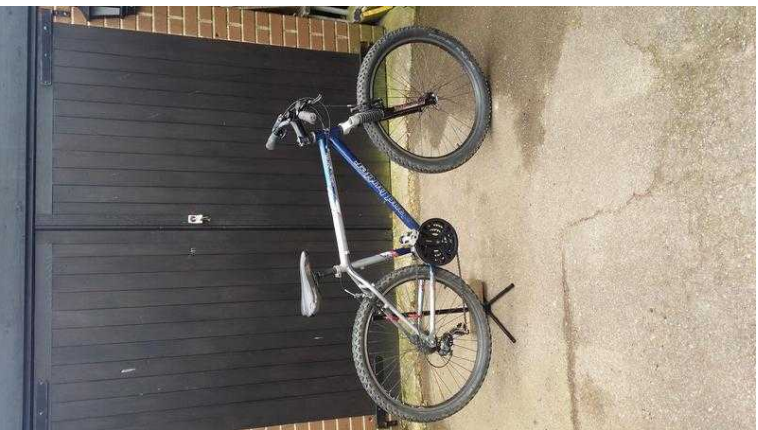

Claude butler mens bike (125 GBP)

Location **South East, East Sussex**
<https://www.freeadsz.co.uk/x-586729-z>

26" wheels well maintained all new front and rear meals chain etc just had £150 spent on it selling due to

Claude butler mens bike
<https://www.freeadsz.co.uk/x-586729-z>

Claude butler mens bike
<https://www.freeadsz.co.uk/x-586729-z>

Claude butler mens bike
<https://www.freeadsz.co.uk/x-586729-z>

Claude butler mens bike
<https://www.freeadsz.co.uk/x-586729-z>