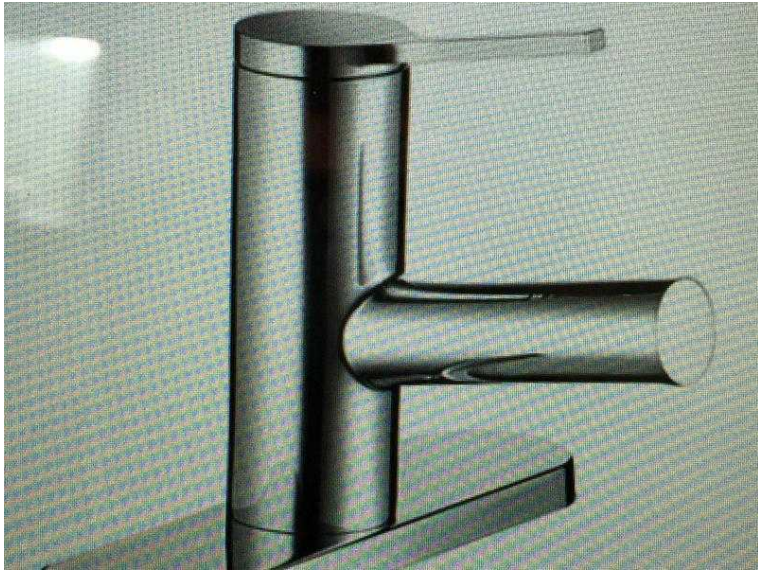

# BATH TAP (30 GBP)

Location **South West, Wiltshire**  
<https://www.freeadsz.co.uk/x-586962-z>

Mira Evolve bath filler tap. Fits 2 tap hole baths. New and unopened. Dimensions in photo on box. RRP over &pound.

 <p><a href="https://www.freeadsz.co.uk/x-586962-z">https://www.freeadsz.co.uk/x-586962-z</a></p> <p><b>BATH TAP</b></p>	 <p><a href="https://www.freeadsz.co.uk/x-586962-z">https://www.freeadsz.co.uk/x-586962-z</a></p> <p><b>BATH TAP</b></p>	 <p><a href="https://www.freeadsz.co.uk/x-586962-z">https://www.freeadsz.co.uk/x-586962-z</a></p> <p><b>BATH TAP</b></p>	 <p><a href="https://www.freeadsz.co.uk/x-586962-z">https://www.freeadsz.co.uk/x-586962-z</a></p> <p><b>BATH TAP</b></p>	 <p><a href="https://www.freeadsz.co.uk/x-586962-z">https://www.freeadsz.co.uk/x-586962-z</a></p> <p><b>BATH TAP</b></p>	 <p><a href="https://www.freeadsz.co.uk/x-586962-z">https://www.freeadsz.co.uk/x-586962-z</a></p> <p><b>BATH TAP</b></p>	 <p><a href="https://www.freeadsz.co.uk/x-586962-z">https://www.freeadsz.co.uk/x-586962-z</a></p> <p><b>BATH TAP</b></p>	 <p><a href="https://www.freeadsz.co.uk/x-586962-z">https://www.freeadsz.co.uk/x-586962-z</a></p> <p><b>BATH TAP</b></p>	 <p><a href="https://www.freeadsz.co.uk/x-586962-z">https://www.freeadsz.co.uk/x-586962-z</a></p> <p><b>BATH TAP</b></p>	 <p><a href="https://www.freeadsz.co.uk/x-586962-z">https://www.freeadsz.co.uk/x-586962-z</a></p> <p><b>BATH TAP</b></p>
--	---	---	---	--	---	---	---	---	---