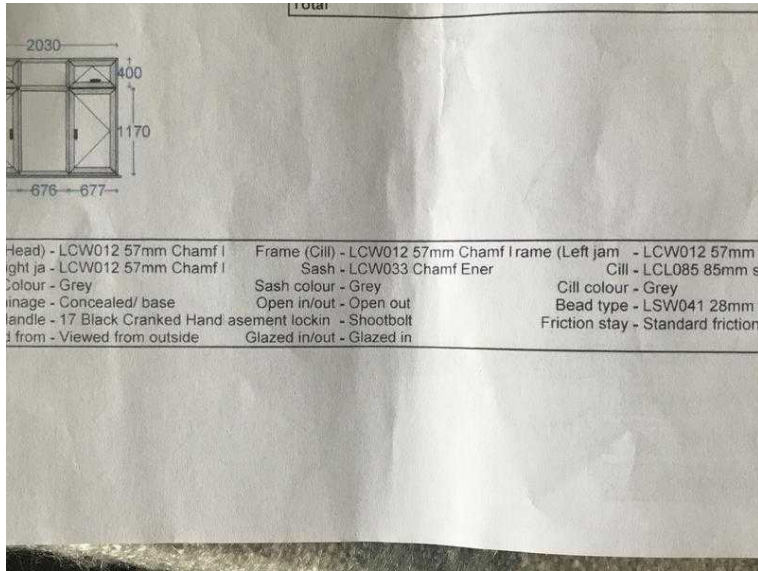

# Brand new uPVC double glazed window unit - Anthracite Grey (250 GBP)

Location **South East, West Sussex**  
<https://www.freeadsz.co.uk/x-587354-z>

Brand New uPVC double glazed unit for sale. Casement unit with x4 openers. Overall dimension 2030mm W x 1600mm H. Lockable openers. All glazing units are safety glass.

Incorrect measurement when ordered - sadly not able to use.

Cost £582.79 - an expensive error!

Will accept £250.

Shoreham by Sea. 07957 387589 07957 3875...(click to reveal full phone number) . Buyer.

Brand new uPVC double glazed window unit - Anthracite Grey