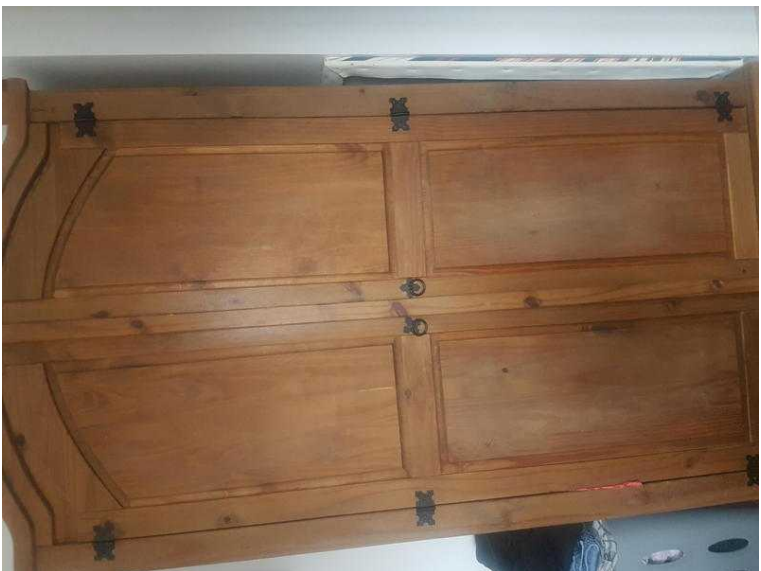

Solid wooden wardrobe (100 GBP)

Location **South East, Surrey**
<https://www.freeadsz.co.uk/x-588406-z>

Good condition heavy wardrobe

Solid wooden wardrobe

<https://www.freeadsz.co.uk/x-588406-z>

Solid wooden wardrobe

<https://www.freeadsz.co.uk/x-588406-z>

Solid wooden wardrobe

<https://www.freeadsz.co.uk/x-588406-z>

Solid wooden wardrobe

<https://www.freeadsz.co.uk/x-588406-z>

Solid wooden wardrobe

<https://www.freeadsz.co.uk/x-588406-z>

Solid wooden wardrobe

<https://www.freeadsz.co.uk/x-588406-z>

Solid wooden wardrobe

<https://www.freeadsz.co.uk/x-588406-z>

Solid wooden wardrobe

<https://www.freeadsz.co.uk/x-588406-z>

Solid wooden wardrobe

<https://www.freeadsz.co.uk/x-588406-z>

Solid wooden wardrobe

<https://www.freeadsz.co.uk/x-588406-z>