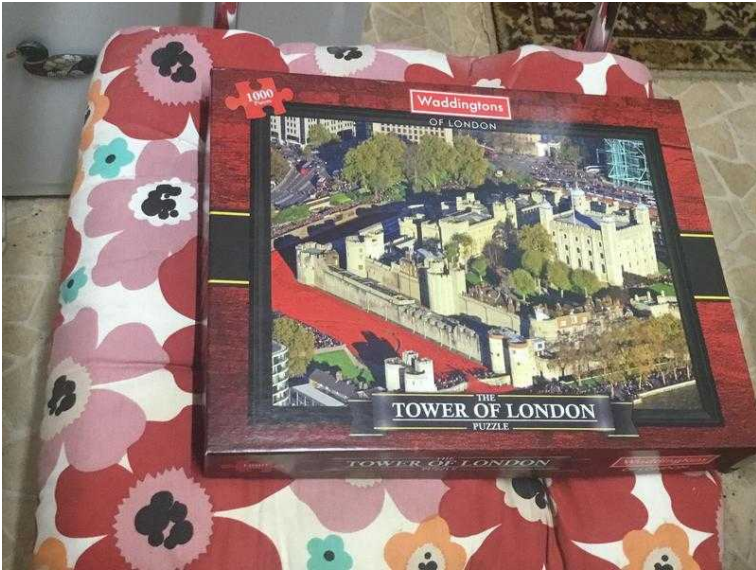

# Tower of London puzzle 1000 pieces VGC (2 GBP)

Location **London, London**

<https://www.freeadsz.co.uk/x-589241-z>

tower of London puzzle 1000 pieces

Tower of London puzzle 1000 pieces VGC  
<https://www.freeadsz.co.uk/x-589241-z>

Tower of London puzzle 1000 pieces VGC  
<https://www.freeadsz.co.uk/x-589241-z>

Tower of London puzzle 1000 pieces VGC  
<https://www.freeadsz.co.uk/x-589241-z>

Tower of London puzzle 1000 pieces VGC  
<https://www.freeadsz.co.uk/x-589241-z>