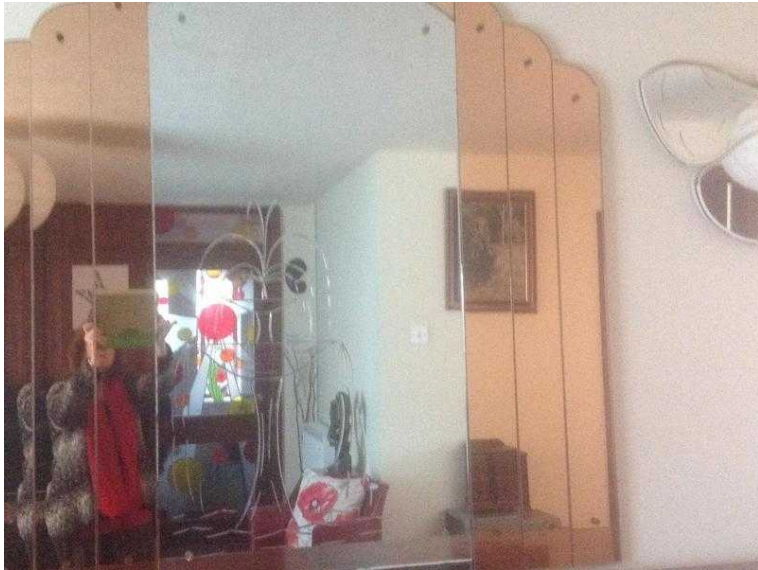

Art Deco Stunning Original 1930039s OverMantle Mirror (120 GBP)

Location **South East, East Sussex**
<https://www.freeadsz.co.uk/x-592228-z>

This is a stunning original Art Deco OverMantle Mirror with Peach/Blue/Silver coloured glass & an Etched picture of a Fountain to one side please see photos.

The screws are covered with Flower shaped caps and there are age related marks to mirror commensurate with its age, this does not detract from the look and quality of it and it has been priced accordingly....

NB..Size is 45" wide X 46" at its highest..

Buyer will need to dismantle and take down from wall- I will be able to help.

Questions.

 <p>Art Deco Stunning Original 1930039s OverMantle Mirror</p> <p>https://www.freeadsz.co.uk/x-592228-z</p>	 <p>Art Deco Stunning Original 1930039s OverMantle Mirror</p> <p>https://www.freeadsz.co.uk/x-592228-z</p>	 <p>Art Deco Stunning Original 1930039s OverMantle Mirror</p> <p>https://www.freeadsz.co.uk/x-592228-z</p>	 <p>Art Deco Stunning Original 1930039s OverMantle Mirror</p> <p>https://www.freeadsz.co.uk/x-592228-z</p>	 <p>Art Deco Stunning Original 1930039s OverMantle Mirror</p> <p>https://www.freeadsz.co.uk/x-592228-z</p>	 <p>Art Deco Stunning Original 1930039s OverMantle Mirror</p> <p>https://www.freeadsz.co.uk/x-592228-z</p>	 <p>Art Deco Stunning Original 1930039s OverMantle Mirror</p> <p>https://www.freeadsz.co.uk/x-592228-z</p>	 <p>Art Deco Stunning Original 1930039s OverMantle Mirror</p> <p>https://www.freeadsz.co.uk/x-592228-z</p>	 <p>Art Deco Stunning Original 1930039s OverMantle Mirror</p> <p>https://www.freeadsz.co.uk/x-592228-z</p>	 <p>Art Deco Stunning Original 1930039s OverMantle Mirror</p> <p>https://www.freeadsz.co.uk/x-592228-z</p>
--	---	---	---	--	---	---	---	---	---