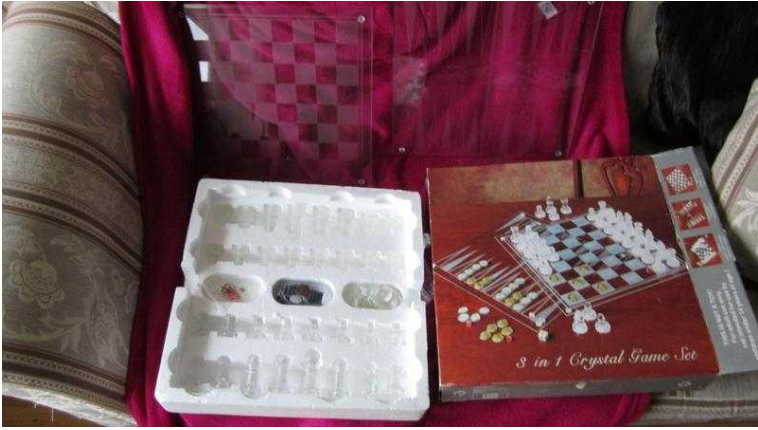

CRYSTAL GAME SET (12 GBP)

Location **East of England, Essex**
<https://www.freeadsz.co.uk/x-592788-z>

Comprising Chess, Draughts and

CRYSTAL GAME SET
<https://www.freeadsz.co.uk/x-592788-z>

CRYSTAL GAME SET
<https://www.freeadsz.co.uk/x-592788-z>