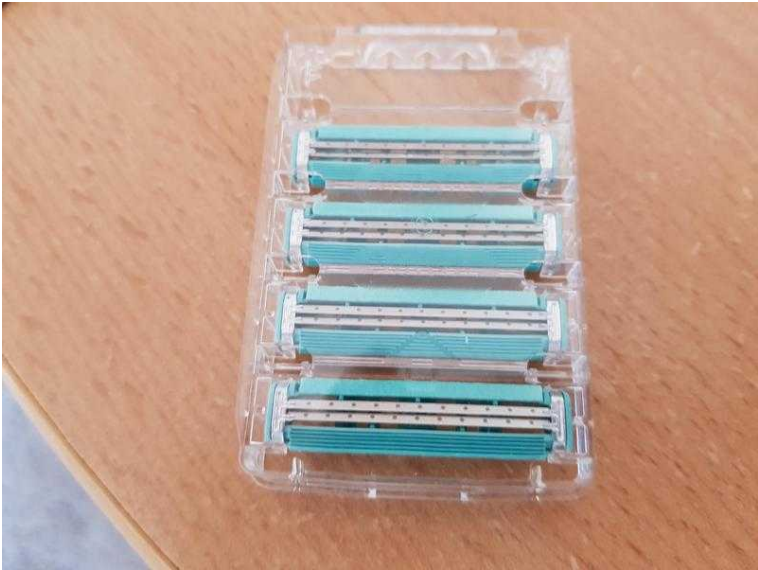

Gillette sensor Womens razor blades (5 GBP)

Location **Wales, South Glamorgan**
<https://www.freeadsz.co.uk/x-593109-z>

Gillette Sensor womens razor blades x 4, brand new. Suitable for Gillette Sensor Excel razor blades. I can post for £1 extra if.

Gillette sensor Womens razor blades

<https://www.freeadsz.co.uk/x-593109-z>

Gillette sensor Womens razor blades

<https://www.freeadsz.co.uk/x-593109-z>

Gillette sensor Womens razor blades

<https://www.freeadsz.co.uk/x-593109-z>