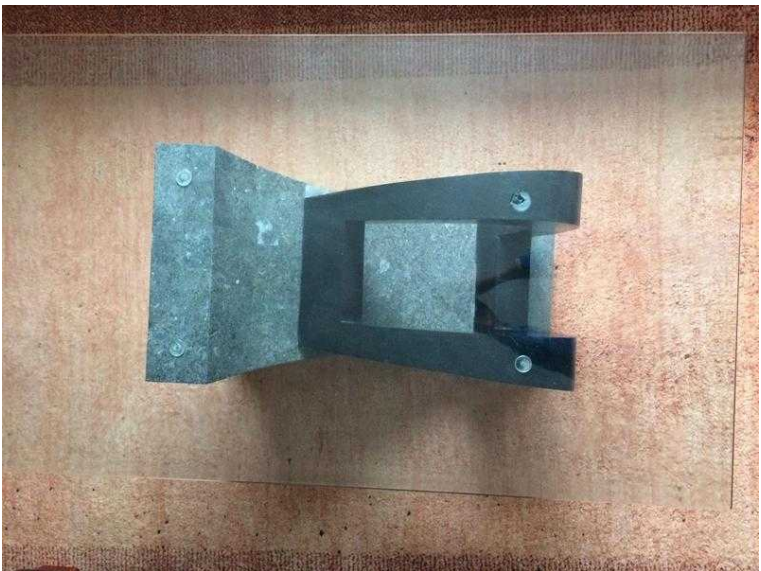

Modern Glass coffee table (75 GBP)

Location **South East, Berkshire**
<https://www.freeadsz.co.uk/x-593579-z>

Rectangular modern glass coffee table with marble effect base (grey and black).
117cm x

Modern Glass coffee table
<https://www.freeadsz.co.uk/x-593579-z>